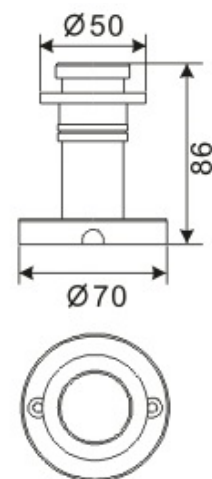

LED Exterior Lighting – LR-E00023

Model No.	LR-E00023
LED Type	CREE XP
LED Q'TY.	1
Beam Angle	90°
Minimum luminous flux(lm)	68
Voltage	120V
LED Watt	1W
Environmental Temperature	- 20~60°C
Environmental Humidity	0%-95%
Safety Class	II
Safety Type	IP68
Material	Aluminium
Driver	Included